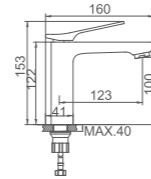

- **Lavabo**
  Cartucho 26 gran caudal
  Aireador Neoperl
  Latiguillos F3/8*M10*1
- **Basin mixer**
  Enlarged flow-rate 26mm cartridge
  Neoperl aerator
  F3/8-M10*1 flexible hose

ACS / FX58

Ref: M11004 10

- **Cocina**
  Cartucho 26 gran caudal
  Aireador 2 posiciones
  Caño flexible silicona negro
  Latiguillos F3/8*M10*1
- **Kitchen mixer**
  Enlarged flow-rate 26mm cartridge
  2-function aerator
  Black flexible spout
  F3/8-M10*1 flexible hose

ACS / FX58

Ref: M14004-2 10

- **Bidé**
  Cartucho 26 gran caudal
  Aireador Neoperl
  Latiguillos F3/8*M10*1
- **Bidet mixer**
  Enlarged flow-rate 26mm cartridge
  Neoperl aerator
  F3/8-M10*1 flexible hose

ACS / FX58

Ref: M15004 10

- **Ducha**
  Cartucho 25 gran caudal
  Flexo de ducha cromado 170cm,
  Mango de 3 posiciones
- **Shower mixer**
  Enlarged flow-rate 25mm cartridge
  Chromed shower hose 170cm,
  3-function hand shower

ACS / FX62-4

Ref: M12004-1 10

- **Ducha**
  Cartucho 25 gran caudal
  Flexo de ducha cromado 170cm,
  Mango de 3 posiciones
- **Shower mixer**
  Enlarged flow-rate 25mm cartridge
  Chromed shower hose 170cm,
  3-function hand shower

ACS / FX62-4

Ref: M12004 10

- **Baño**
  Cartucho 25 gran caudal
  Flexo de ducha cromado 170cm,
  Mango de 3 posiciones
  Inversor giratorio 90 grados
- **Bath mixer**
  Enlarged flow-rate 25mm cartridge
  Chromed shower hose 170cm,
  3-function hand shower
  Divertor 90 degree

ACS / FX62-3

Ref: M13004 10

- **Ducha columna**
  Cartucho 25 gran caudal
  Flexo de ducha cromado 170cm,
  Mango de 3 posiciones, rociador inox 250mm
- **Shower column**
  Enlarged flow-rate 25mm cartridge
  Chromed shower hose 170cm,
  3-function hand shower,
  Dia.250mm chromed SS shower head

ACS / FX62-4

Ref: M17004 6