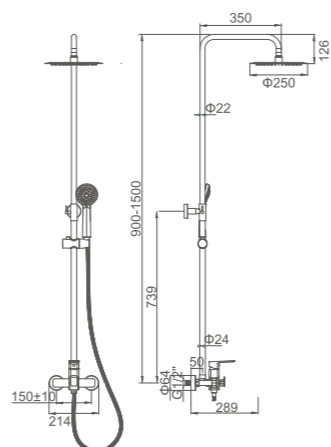

ACS

Ref: M17006B 

- Ducha columna**  
Cartucho 35 gran caudal  
Flexo de ducha cromado 150cm,  
Mango de 3 posiciones, rociador inox 225mm
- Shower column**  
Enlarged flow-rate 35mm cartridge  
Chromed shower hose 150cm,  
3-function hand shower,  
Dia.225mm chromed SS shower head