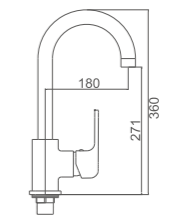

ACS / HU10FX48-1

Ref: M14020 10