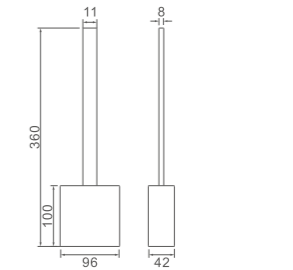

# COMPLEMENTOS DE BAÑO

- Cesta colgante
- Hanging basket

Ref: M34028 12

- Escobilla blanco
- Toilet brush with holder white

Ref: M34151-3 50

- Escobilla azul
- Toilet brush with holder blue

Ref: M34152 24

- Rejilla fregadero
- Drain strainer