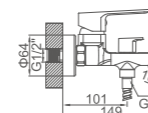

ACS / HU10FX67-35

Ref: M13206B 10