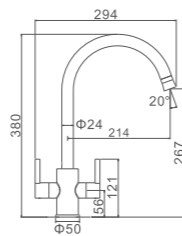

ACS

Ref: M22140