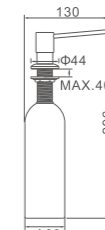

- Dispensador cromo
  Liquid soap dispenser chromed

Ref: M34031 30