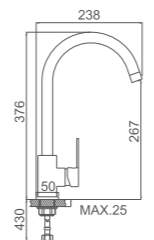

- Cocina vertical bicolor negro Inox
  Cartucho 35
  Aireador con núcleo interno Neoperl
  Latiguillos F3/8*M10*1
- SUS304 Kitchen vertical - black color painting
  35 Cartridge
  Aerator with Neoperl inner part
  Flexible hose F3/8*M10*1

ACS / HU10FX48-1

Ref: M22107B 10