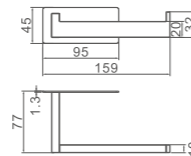

Ref: M34050B 48

- Portarrollos efecto cepillado  
Toilet paper holder - Ss brushed

Ref: M34051 90

- Portarrollos cuadrado negro  
Toilet paper holder - Black

Ref: M34051B 90

- Portarrollos redondo cromo  
Toilet paper holder - Black