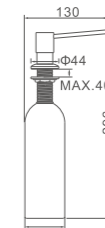

- Dispensador efecto inox
  Liquid soap dispenser ss color

Ref: M34031A 30