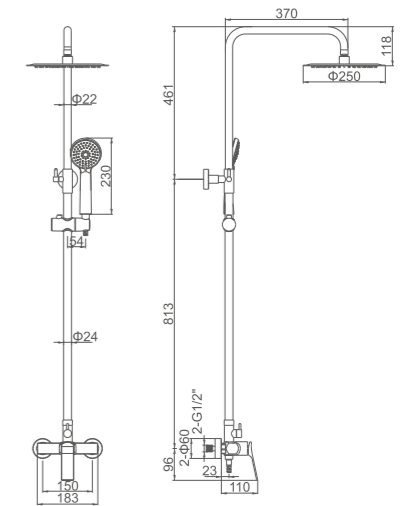

ACS / FX62-3

Ref: M13004 10

- Ducha columna**  
Cartucho 25 gran caudal  
Flexo de ducha cromado 170cm,  
Mango de 3 posiciones, rociador inox 250mm
- Shower column**  
Enlarged flow-rate 25mm cartridge  
Chromed shower hose 170cm,  
3-function hand shower,  
Dia.250mm chromed SS shower head