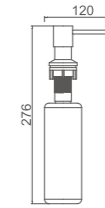

- Dispensador cromado
  Gel dispenser - Chromed

Ref: M34027 50