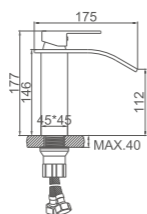

- **Lavabo cascada**
  Cartucho 26
  Latiguillos F3/8*M10*1
- **Bashin mixer**
  26 Cartridge
  Flexible hose F3/8*M10*1

ACS / FX58

Ref: M11699 10