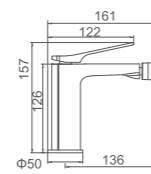

ACS / FX58

Ref: M15004 10