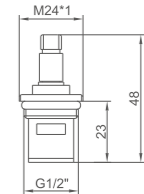

- Montura
- 90° brass headwork

Ref: M90501