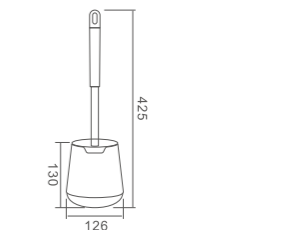

# COMPLEMENTOS DE BAÑO

- Cesta colgante
- Hanging basket

Ref: M34028 12

- Escobilla blanco
- Toilet brush with holder white

Ref: M34151-3 50

- Escobilla azul
- Toilet brush with holder blue

Ref: M34152 24

- Rejilla fregadero
- Drain strainer