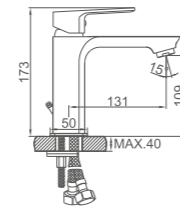

ACS / FX36-1

Ref: M11006Y 10