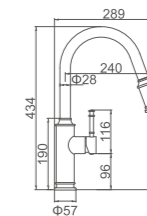

ACS / HU10FX48-1

Ref: M22132