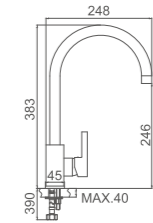

ACS / HU10FX48-1

Ref: M22118 10