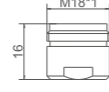

- Aireador M18*1
- Aerator M18*1

Ref: M91003