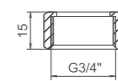

Ref: M91004

- Aireadores 24mm
- Aerator 24mm

Ref: M91005

- Bolsita de sujeción
- M8 screw fixing set

Ref: M91101

- Tuerca 3/4
- Back nut

Ref: M90701

- Excéntrica
- Eccentric