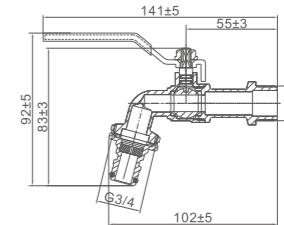

# COMPLEMENTOS

- Grifo pared 1/2-3/4
- Tap 1/2-3/4

Ref: M22201 50

- Grifo lavadora 1/2-3/4
- Tap for washing machine 1/2-3/4

Ref: M22201-1 50

- Grifo pared 3/4-1
- Tap 3/4-1

Ref: M22202 50

- Grifo pared 2 salidas 1/2
- Double cartridge tap 1/2