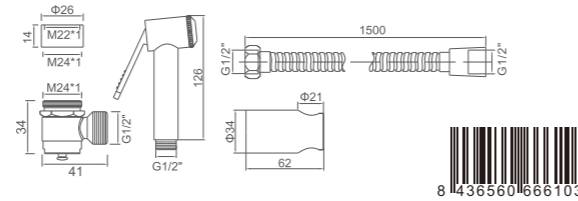

# COMPLEMENTOS

- Set mango shattaf
- Shower sprayer

Ref: M22020 30

- Sujetamaneral reajutable
- Sliding hand shower holder adjustable

Ref: M20404 100

- Soporte mango de ducha
- Wall bracket

Ref: M20405 150

- Soporte - ABS Cromo
- Wall bracket - ABS Chromed