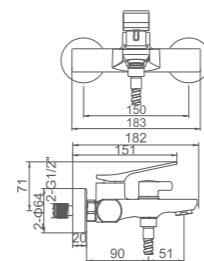

ACS / FX62-3

Ref: M13004 10