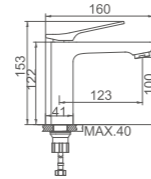

- **Lavabo negro**
  Cartucho 26 gran caudal
  Aireador Neoperl
  Latiguillos F3/8*M10*1
- **Basin mixer black**
  Enlarged flow-rate 26mm cartridge
  Neoperl aerator
  F3/8-M10*1 flexible hose