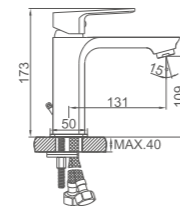

# TRENTO

Ibergrif design 

- Lavabo**  
Cartucho 35 gran caudal  
Aireador Neoperl  
Latiguillos F3/8\*M10\*1
- Basin mixer**  
Enlarged flow-rate 35mm cartridge  
Neoperl aerator  
F3/8-M10\*1 flexible hose