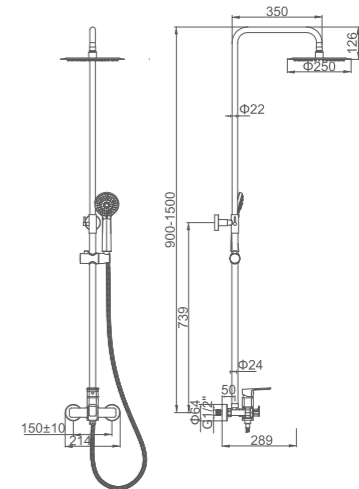

ACS / FX62-3

Ref: M17006B 6