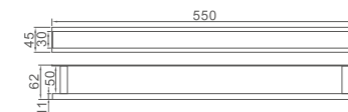

Ref: M34201  20

- Barra de toallas rack
- Towel bar rack

Ref: M34201B  20

- Barra de toallas rack
- Towel bar rack

Ref: M34201-55  20