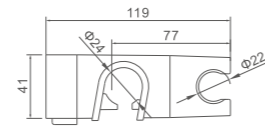

- Sujetamaneral reajutable
- Sliding hand shower holder adjustable

Ref: M20404 100