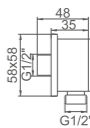

Ref: M20260 30

- Toma de 1/2 cuadrada
- Square shower hose connecting

Ref: M21705 100

- Toma de 1/2 redonda
- Round shower hose connecting

Ref: M21706 100

- Soporte redondo
- Round holder with water outlet