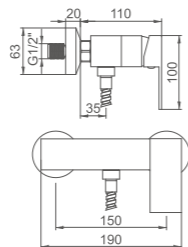

ATENAS

- **Lavabo**
  Cartucho 26 gran caudal
  Aireador Neoperl antical limpieza fácil
  Latiguillos F3/8*M10*1
- **Basin mixer**
  Enlarged flow-rate 26mm cartridge
  Smart lime cleaning Neoperl aerator
  F3/8-M10*1 flexible hose

Ø25

ACS / FX58

Ref: M11005 10

- **Lavabo alto**
  Cartucho 26 gran caudal
  Aireador Neoperl antical limpieza fácil
  Latiguillos F3/8*M10*1
- **High basin mixer**
  Enlarged flow-rate 26mm cartridge
  Smart lime cleaning Neoperl aerator
  F3/8-M10*1 flexible hose

Ø25

ACS / FX58

Ref: M11105 10

- **Lavabo empotrado**
  Cartucho 35
  Aireador Neoperl antical limpieza fácil
- **Concealed basin mixer**
  35 cartridge
  Smart lime cleaning Neoperl aerator

Ø35

ACS / HU10FX67-35

Ref: M11505 8

- **Bidé**
  Cartucho 26 gran caudal
  Aireador Neoperl
  Latiguillos F3/8*M10*1
- **Bidet mixer**
  Enlarged flow-rate 26mm cartridge
  F3/8-M10*1 flexible hose

Ø25

ACS / FX58

Ref: M15005 10

- **Ducha**
  Cartucho 35
  Flexo de ducha cromado 170cm,
  Mango de 3 posiciones
- **Shower mixer**
  35 cartridge
  Chromed shower hose 170cm,
  3-function hand shower

Ø35

ACS

Ref: M12005 8

ATENAS

- **Baño**
  Cartucho 35
  Flexo de ducha cromado 170cm,
  Mango de 3 posiciones
  Aireador Neoperl antical limpieza fácil
  Inversor giratorio 90 grados
- **Bath mixer**
  35 cartridge
  Chromed shower hose 170cm,
  3-function hand shower
  Smart lime cleaning Neoperl aerator
  Divertor 90 degree

Ø35

ACS

Ref: M13005 8

- **Ducha Columna**
  Cartucho 35
  Flexo de ducha cromado 170cm,
  Mango de 3 posiciones,
  Rociador inox 250mm
  Inversor giratorio 90 grados
- **Shower column**
  35 cartridge
  Chromed shower hose 170cm,
  3-function hand shower,
  Dia. 250mm chromed SS shower head
  Divertor 90 degree

Ø35

ACS

Ref: M17005 6