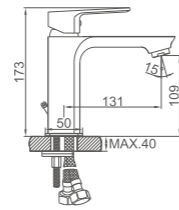

ACS / FX36-1

Ref: M11006B 10