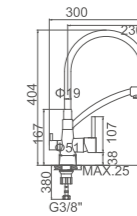

ACS / HU10FX48-1

Ref: M22128-2 10