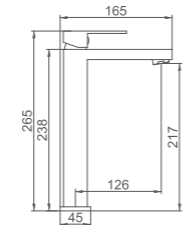

- **Lavabo alto**
  Cartucho 26 gran caudal
  Aireador Neoperl antical limpieza fácil
  Latiguillos F3/8*M10*1
- **High basin mixer**
  Enlarged flow-rate 26mm cartridge
  Smart lime cleaning Neoperl aerator
  F3/8-M10*1 flexible hose