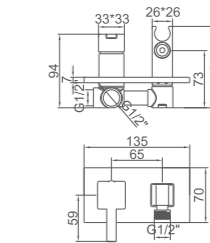

- Set shattaf cuadrado para ducha higiénica mango de latón
- Square concealed bidet mixer

Ref: M22011 10