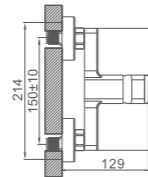

ACS / HU10FX67-35

Ref: M12006B 10