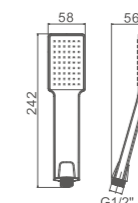

- Mango de ducha 1 función
- One function hand shower - Chromed