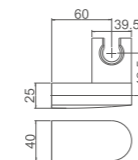

- Soporte - ABS Cromo
- Wall bracket - ABS Chromed

Ref: M20403 100