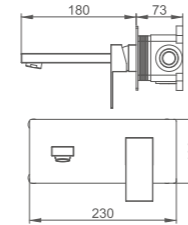

ATENAS

- **Lavabo**
  Cartucho 26 gran caudal
  Aireador Neoperl antical limpieza fácil
  Latiguillos F3/8*M10*1
- **Basin mixer**
  Enlarged flow-rate 26mm cartridge
  Smart lime cleaning Neoperl aerator
  F3/8-M10*1 flexible hose

Ø25

ACS / FX58

Ref: M11005 10

- **Lavabo alto**
  Cartucho 26 gran caudal
  Aireador Neoperl antical limpieza fácil
  Latiguillos F3/8*M10*1
- **High basin mixer**
  Enlarged flow-rate 26mm cartridge
  Smart lime cleaning Neoperl aerator
  F3/8-M10*1 flexible hose

Ø25

ACS / FX58

Ref: M11105 10

- **Lavabo empotrado**
  Cartucho 35
  Aireador Neoperl antical limpieza fácil
- **Concealed basin mixer**
  35 cartridge
  Smart lime cleaning Neoperl aerator

Ø35

ACS / HU10FX67-35

Ref: M11505 8

- **Bidé**
  Cartucho 26 gran caudal
  Aireador Neoperl
  Latiguillos F3/8*M10*1
- **Bidet mixer**
  Enlarged flow-rate 26mm cartridge
  F3/8-M10*1 flexible hose

Ø25

ACS / FX58

Ref: M15005 10

- **Ducha**
  Cartucho 35
  Flexo de ducha cromado 170cm,
  Mango de 3 posiciones
- **Shower mixer**
  35 cartridge
  Chromed shower hose 170cm,
  3-function hand shower

Ø35

ACS

Ref: M12005 8

ATENAS

- **Baño**
  Cartucho 35
  Flexo de ducha cromado 170cm,
  Mango de 3 posiciones
  Aireador Neoperl antical limpieza fácil
  Inversor giratorio 90 grados
- **Bath mixer**
  35 cartridge
  Chromed shower hose 170cm,
  3-function hand shower
  Smart lime cleaning Neoperl aerator
  Divertor 90 degree

Ø35

ACS

Ref: M13005 8

- **Ducha Columna**
  Cartucho 35
  Flexo de ducha cromado 170cm,
  Mango de 3 posiciones,
  Rociador inox 250mm
  Inversor giratorio 90 grados
- **Shower column**
  35 cartridge
  Chromed shower hose 170cm,
  3-function hand shower,
  Dia. 250mm chromed SS shower head
  Divertor 90 degree

Ø35

ACS

Ref: M17005 6