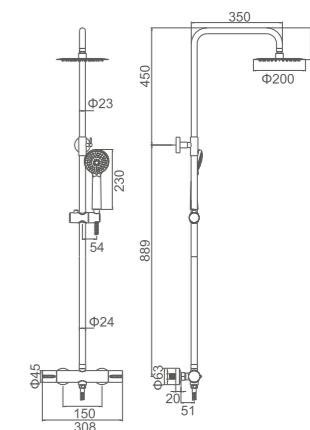

CONJUNTOS DE DUCHA CON TERMOSTATO

- **Set termostático**
  Rociador redondo 200mm,
  Flexo de ducha cromado 1,7m
  Mango de 3 posiciones
- **Thermostatic set**
  Dia.200mm shower head
  Chromed shower hose 170cm
  3-function hand shower

ACS

Ref: M21812 6

- **Set termostático**
  Cartucho termostático de latón con tecnología alemana
  Flexo de ducha 170cm doble grapado cromado
  Barra deslizante
  Mango de ducha 5 posiciones
- **Thermostatic set**
  Thermostatic cartridge in brass with German technology
  Double locked shower hose-chromed 170cm
  Variable shower column
  5 position hand shower

ACS

Ref: M21811 6