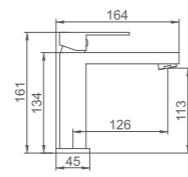

- **Lavabo**
  Cartucho 26 gran caudal
  Aireador Neoperl antical limpieza fácil
  Latiguillos F3/8*M10*1
- **Basin mixer**
  Enlarged flow-rate 26mm cartridge
  Smart lime cleaning Neoperl aerator
  F3/8-M10*1 flexible hose