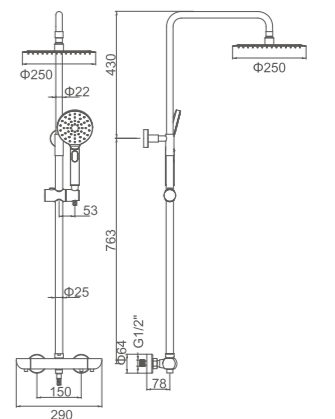

- Thermostatic set**  
 Thermostatic cartridge in brass with German technology  
 Double locked shower hose-chromed 150cm  
 Variable shower column  
 3 position hand shower

8 436560 665618

ACS

Ref: M21809 6