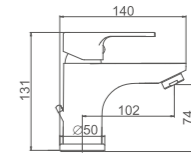

ACS / FX36-1

Ref: M11022W 10