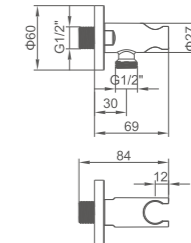

Ref: M20260 30

- Toma de 1/2 cuadrada
- Square shower hose connecting

Ref: M21705 100

- Toma de 1/2 redonda
- Round shower hose connecting

Ref: M21706 100

- Soporte redondo
- Round holder with water outlet