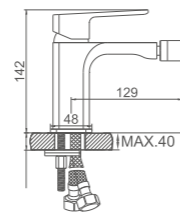

ACS / FX36-1

Ref: M15006Y 10