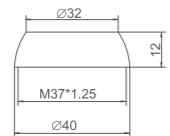

- Florón cartucho 35
- Cartridge cap 35mm

Ref: M90301