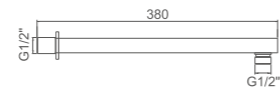

Ref: M21702A 10

- Tubo
- Tube

Ø22×300MM

Ref: M21707-1 50

- Caño cuadrado para monomando empotrado
- Square shower head connecting

15×35×380MM

Ref: M21708 50

- Caño redondo para monomando empotrado
- Round shower head connecting