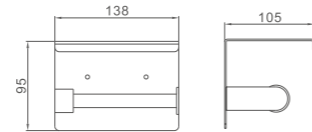

Ref: M34050B 48

- Portarrollos efecto cepillado  
Toilet paper holder - Ss brushed

Ref: M34051 90

- Portarrollos cuadrado negro  
Toilet paper holder - Black

Ref: M34051B 90

- Portarrollos redondo cromo  
Toilet paper holder - Black