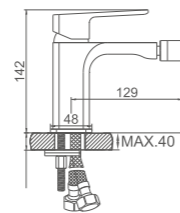

ACS / FX36-1

Ref: M15006 10