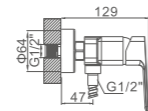

ACS / HU10FX67-35

Ref: M12006B 10