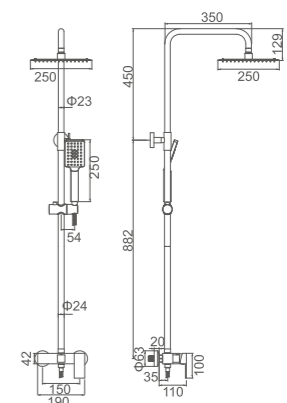

ACS

Ref: M17005