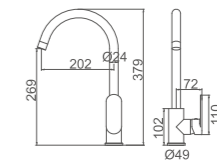

ACS / HU10FX48-1

Ref: M14122W 10