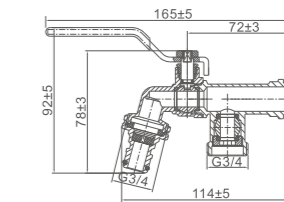

# COMPLEMENTOS

- Grifo pared 1/2-3/4
- Tap 1/2-3/4

Ref: M22201 50

- Grifo lavadora 1/2-3/4
- Tap for washing machine 1/2-3/4

Ref: M22201-1 50

- Grifo pared 3/4-1
- Tap 3/4-1

Ref: M22202 50

- Grifo pared 2 salidas 1/2
- Double cartridge tap 1/2