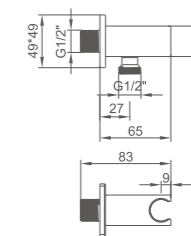

- Soporte cuadrado
- Square holder with water outlet