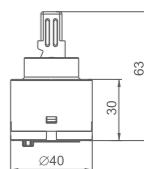

- Cartucho 40
- Cartridge 40mm

Ref: M90502