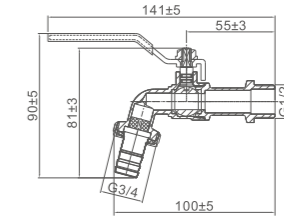

Ref: M22201 50