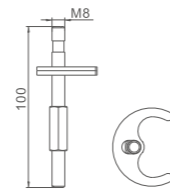

Ref: M91004

- Aireadores 24mm
- Aerator 24mm

Ref: M91005

- Bolsita de sujeción
- M8 screw fixing set

Ref: M91101

- Tuerca 3/4
- Back nut

Ref: M90701

- Excéntrica
- Eccentric