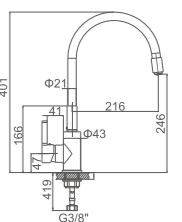

GRIFERIA DE COCINA

ACS / HU10FX48-1

Ref: M22119-1

ACS / HU10FX48-1

Ref: M22119-2

ACS / HU10FX48-1

Ref: M22119-3

ACS / HU10FX48-1

Ref: M22119-9

- Cocina vertical flexible Inox 304
  Cartucho 35
  Aireador de latón con núcleo interno Neoperl
  Latiguillos F3/8*M10*1
- Flexible spout SUS304 kitchen mixer
  35 Cartridge
  Neoperl aerator with brass ring
  Flexible hose F3/8*M10*1

10

ACS / HU10FX48-1

Ref: M22112-1

ACS / HU10FX48-1

Ref: M22112-2

ACS / HU10FX48-1

Ref: M22112-3

ACS / HU10FX48-1

Ref: M22112-4

ACS / HU10FX48-1

Ref: M22112-5

- Cocina vertical flexible
  Cartucho 35
  Aireador de Latón con núcleo interno Neoperl
  Latiguillos F3/8*M10*1
- Flexible spout kitchen mixer
  35 Cartridge
  Neoperl aerator with brass ring
  Flexible hose F3/8*M10*1

10