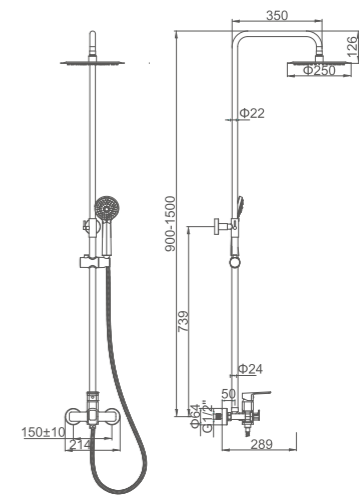

Ref: M16306 10

- Ducha columna**  
Cartucho 35 gran caudal  
Flexo de ducha cromado 170cm,  
Mango de 3 posiciones, rociador inox 250mm
- Shower column**  
Enlarged flow-rate 35mm cartridge  
Chromed shower hose 170cm,  
3-function hand shower,  
Dia.250mm chromed SS shower head