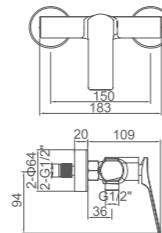

ACS / FX62-4

Ref: M12004B-1 10