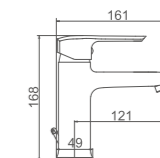

ACS / FX36-1

Ref: M11025 10