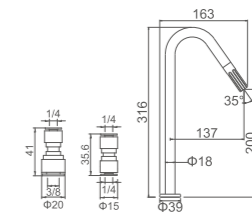

- Grifo ósmosis un agua
- Purification tap