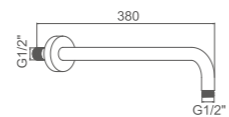

Ref: M21702A 10

- Tubo
- Tube

Ø22×300MM

Ref: M21707-1 50

- Caño cuadrado para monomando empotrado
- Square shower head connecting

15×35×380MM

Ref: M21708 50

- Caño redondo para monomando empotrado
- Round shower head connecting