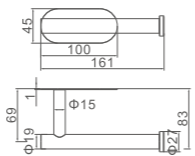

COMPLEMENTOS

- Portarrollos con tapa
  Instalación con tornillos
  Instalación con pegamento
- Toilet paper holder
  Screw installation
  Glue installation

Ref: M34050 50

- Portarrollos negro
  Black toilet paper holder

Ref: M34050B 48

- Portarrollos efecto cepillado
  Toilet paper holder - Ss brushed

Ref: M34051 90

- Portarrollos cuadrado negro
  Toilet paper holder - Black

Ref: M34051B 90

- Portarrollos redondo cromo
  Toilet paper holder - Black

Ref: M34052 90

- Portarrollos redondo negro
  Toilet paper holder - Ss brushed

Ref: M34052B 90

COMPLEMENTOS

- Dispensador cromado
  Gel dispenser - Chromed

Ref: M34027 50

- Dispensador Inox
  Gel dispenser - SUS304

Ref: M34027A 50

- Dispensador cromo
  Liquid soap dispenser chromed

Ref: M34031 30

- Dispensador efecto inox
  Liquid soap dispenser ss color

Ref: M34031A 30

- Dispensador cromo
  Liquid soap dispenser pvd black

Ref: M34031B 30