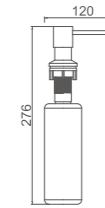

- Dispensador Inox
  Gel dispenser - SUS304

Ref: M34027A 50