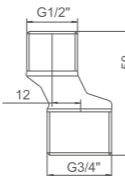

Ref: M91004

- Aireadores 24mm
- Aerator 24mm

Ref: M91005

- Bolsita de sujeción
- M8 screw fixing set

Ref: M91101

- Tuerca 3/4
- Back nut

Ref: M90701

- Excéntrica
- Eccentric