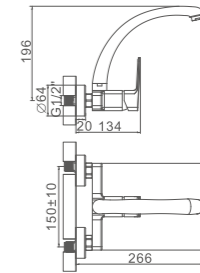

# TRENTO

Ø35

- Cocina horizontal**  
Cartucho 35  
Aireador con núcleo interno Neoperl
- Wall-mounted Kitchen Mixer**  
35 Cartridge  
Aerator with Neoperl inner part

ACS / HU10FX67-35

Ref: M16306Y 10

- Ducha columna**  
Cartucho 35 gran caudal  
Flexo de ducha cromado 150cm,  
Mango de 3 posiciones, rociador inox 225mm
- Shower column**  
Enlarged flow-rate 35mm cartridge  
Chromed shower hose 150cm,  
3-function hand shower,  
Dia.225mm chromed SS shower head