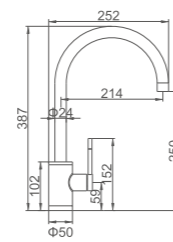

ACS / HU10FX48-1

Ref: M22111 10

- Cocina vertical inox 25  
Cartucho 25  
Aireador con núcleo interno Neoperl  
Latiguillos De F3/8 \* M10\*1
- INOX kitchen mixer with 25mm cartridge  
25 Cartridge  
Aerator with Neoperl inner part  
F3/8\*M10\*1 Flexible hose