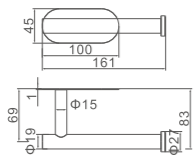

Ref: M34050B 48

- Portarrollos efecto cepillado  
Toilet paper holder - Ss brushed

Ref: M34051 90

- Portarrollos cuadrado negro  
Toilet paper holder - Black

Ref: M34051B 90

- Portarrollos redondo cromo  
Toilet paper holder - Black