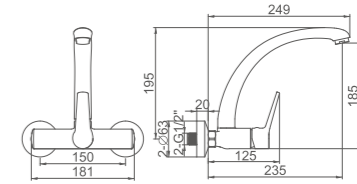

- **Cocina horizontal**
  Cartucho 25
  Aireador con núcleo interno Neoperl
- **Wall-mounted Kitchen Mixer**
  25 Cartridge
  Aerator with Neoperl inner part

ACS / FX62-1

Ref: M16326