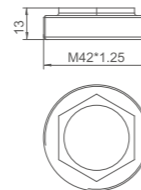

- Embellecedor 40
- Cartridge nut 40mm

Ref: M90402