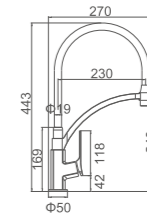

ACS / FX58

Ref: M14004B-2 10