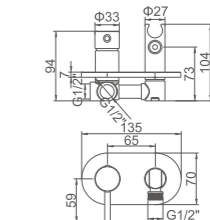

- Set shattaf redondo para ducha higiénica mango de latón
- Round concealed bidet mixer

Ref: M22010 10