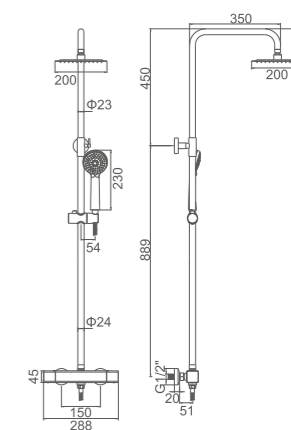

- **Set termostático**
  Cartucho termostático de latón con tecnología alemana
  Flexo de ducha 170cm doble grapado cromado
  Barra deslizante
  Mango de ducha 5 posiciones
- **Thermostatic set**
  Thermostatic cartridge in brass with German technology
  Double locked shower hose-chromed 170cm
  Variable shower column
  5 position hand shower