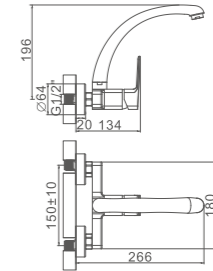

ACS / HU10FX67-35

Ref: M16306 10