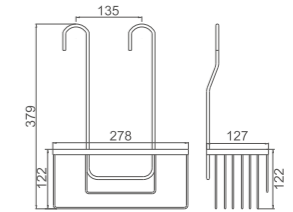

- Cesta colgante
- Hanging basket

Ref: M34028 12

- Escobilla blanco
- Toilet brush with holder white