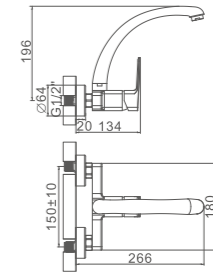

ACS / HU10FX67-35

Ref: M16306B 10