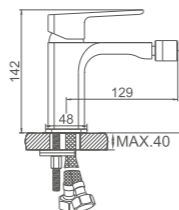

ACS / FX36-1

Ref: M15006B 10