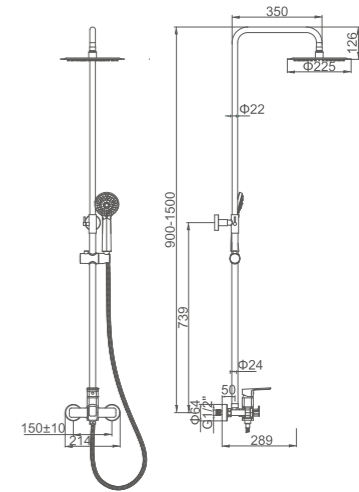

# TRENTO

Ø35

- Cocina horizontal**  
Cartucho 35  
Aireador con núcleo interno Neoperl
- Wall-mounted Kitchen Mixer**  
35 Cartridge  
Aerator with Neoperl inner part

ACS / HU10FX67-35

Ref: M16306Y 10

- Ducha columna**  
Cartucho 35 gran caudal  
Flexo de ducha cromado 150cm,  
Mango de 3 posiciones, rociador inox 225mm
- Shower column**  
Enlarged flow-rate 35mm cartridge  
Chromed shower hose 150cm,  
3-function hand shower,  
Dia.225mm chromed SS shower head