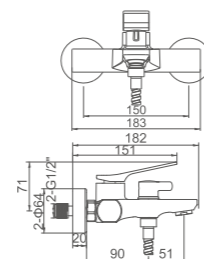

ACS / FX62-4

Ref: M13004B 10