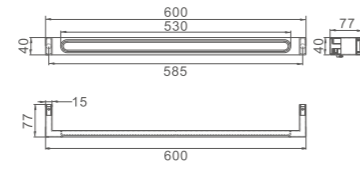

- Toallero inox-blanco
- Towel bar white-stainless steel

Ref: M34200W 20