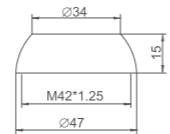

- Florón cartucho 40
- Cartridge cap 40mm

Ref: M90302