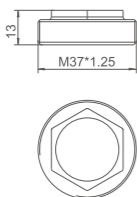

- Embellecedor 35
- Cartridge nut 35mm

Ref: M90401