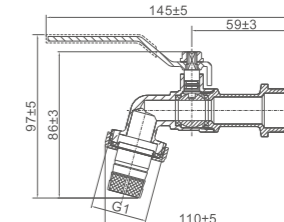

# COMPLEMENTOS

- Grifo pared 1/2-3/4
- Tap 1/2-3/4

Ref: M22201 50

- Grifo lavadora 1/2-3/4
- Tap for washing machine 1/2-3/4

Ref: M22201-1 50

- Grifo pared 3/4-1
- Tap 3/4-1

Ref: M22202 50

- Grifo pared 2 salidas 1/2
- Double cartridge tap 1/2