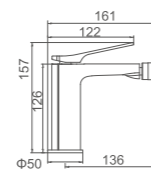

- **Bidé negro**
  Cartucho 26 gran caudal
  Aireador Neoperl
  Latiguillos F3/8*M10*1
- **Bidet mixer black**
  Enlarged flow-rate 26mm cartridge
  Neoperl aerator
  F3/8-M10*1 flexible hose