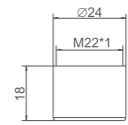

- Aireador M22*1
- Aerator F22*1

Ref: M91002