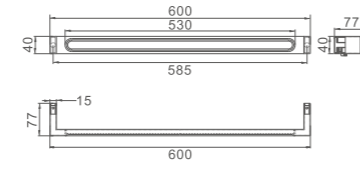

- Toallero inox-negro
- Towel bar black-stainless steel

Ref: M34200B 20