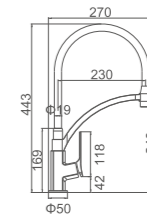

ACS / FX58

Ref: M14004-2 10