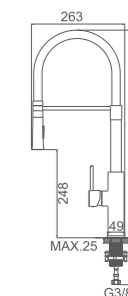

Características de material

Resistencia a alta temperatura

Resistencia a baja temperatura

Resistencia a las condiciones atmosféricas

Resistencia química

Resistencia a la abrasión

Fácil de limpieza

Opciones de multicolor

Material gel de sílice de calidad alimentaria