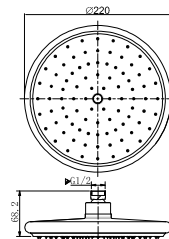

Rociador ABS TUBULAR
anticalcáreo

Shower sprayer ABS TUBULAR,
anti-calcareous

Asperseur ABS TUBULAR,
anticalcaire

Ref.: 4082

27,75 €