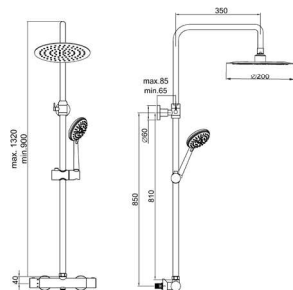

Barra ducha vista
Equipado con rociador
y mango de ducha anti-cal

Shower mixer, with fixed view
bar
Equipped with sprinkler and
Anti-lime shower hand

Mitigeur douche, avec colonne
douche
Équipé d'un asperseur et
Poignée de douche anticalcaire

Ref.: 44431 N

487,33 €