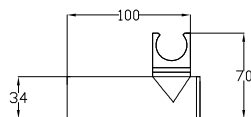

Soporte ducha orientable

Wall bracket

Support douche orientable

Ref.: 4026

19,62 €